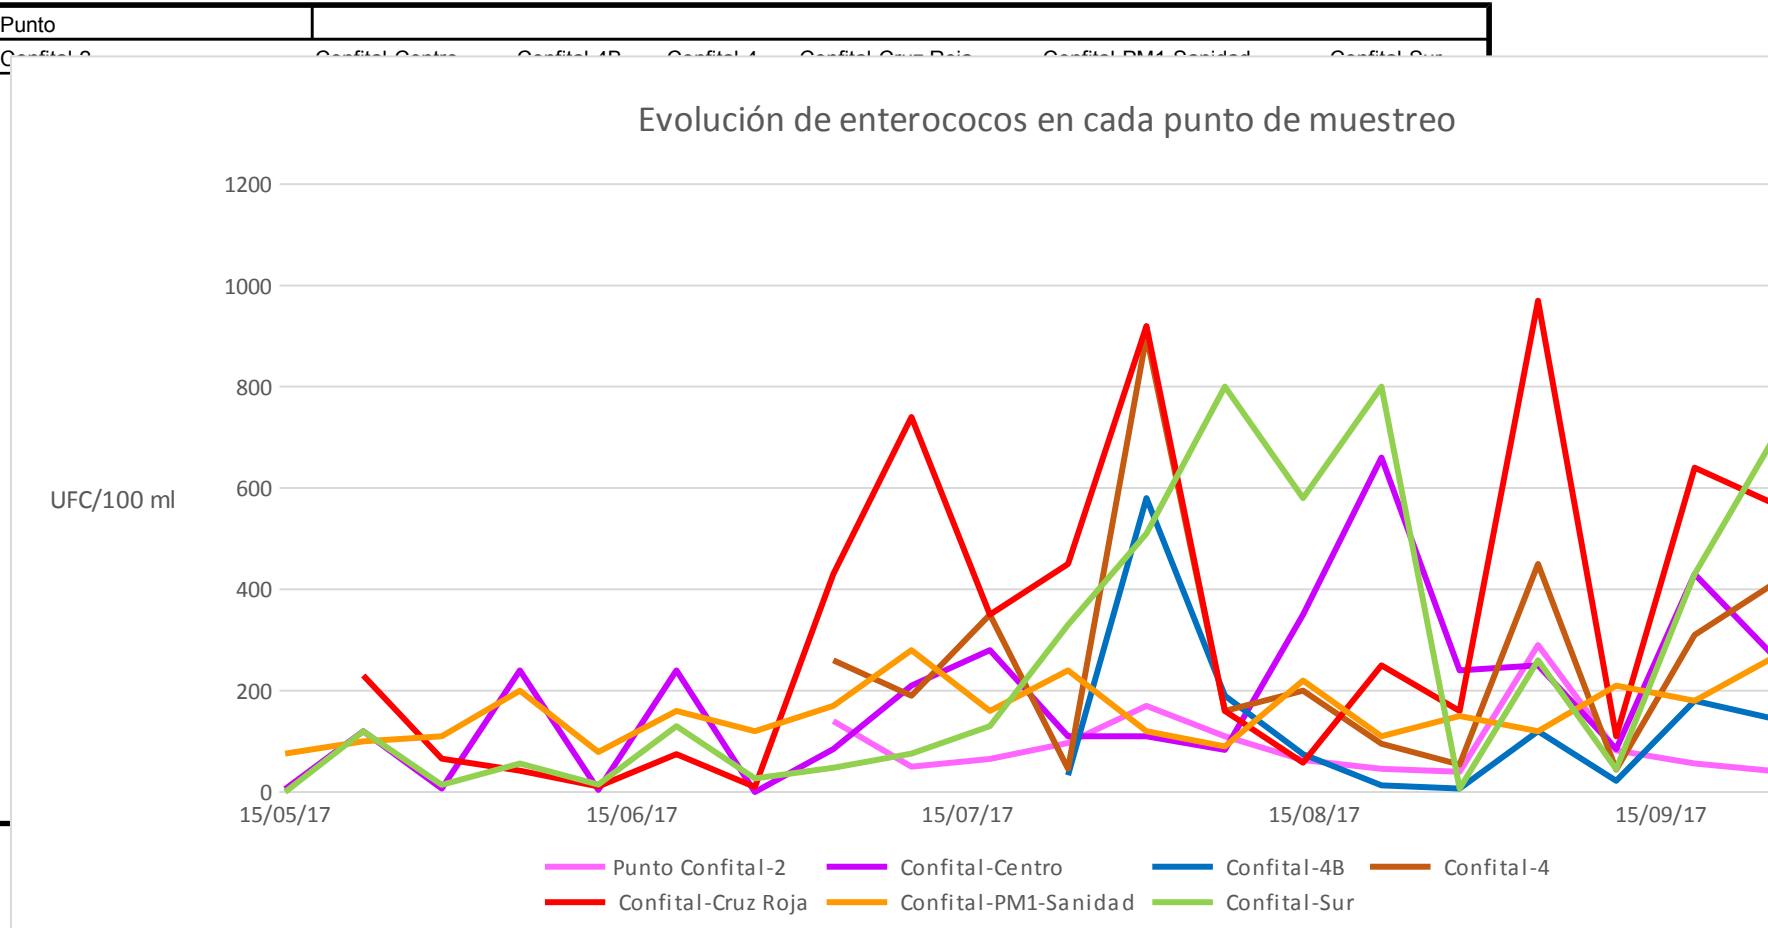

Confital-1-
Confital-4-
Confital-Cruz Roja-
Confital-Su-

Suma - Enter. Intestinales	Punto
Fecha	Confital-2
15/05/17	Confital-Centro
22/05/17	Confital-4B
29/05/17	Confital-4
05/06/17	Confital-Cruz Roja
12/06/17	Confital-PM1-Sanidad
19/06/17	Confital-PM1-Sanidad
26/06/17	Confital-PM1-Sanidad
03/07/17	Confital-PM1-Sanidad
10/07/17	Confital-PM1-Sanidad
17/07/17	Confital-PM1-Sanidad
24/07/17	Confital-PM1-Sanidad
31/07/17	Confital-PM1-Sanidad
07/08/17	Confital-PM1-Sanidad
14/08/17	Confital-PM1-Sanidad
21/08/17	Confital-PM1-Sanidad
28/08/17	Confital-PM1-Sanidad
04/09/17	Confital-PM1-Sanidad
11/09/17	Confital-PM1-Sanidad
18/09/17	Confital-PM1-Sanidad
02/10/17	Confital-PM1-Sanidad
09/10/17	Confital-PM1-Sanidad
16/10/17	Confital-PM1-Sanidad